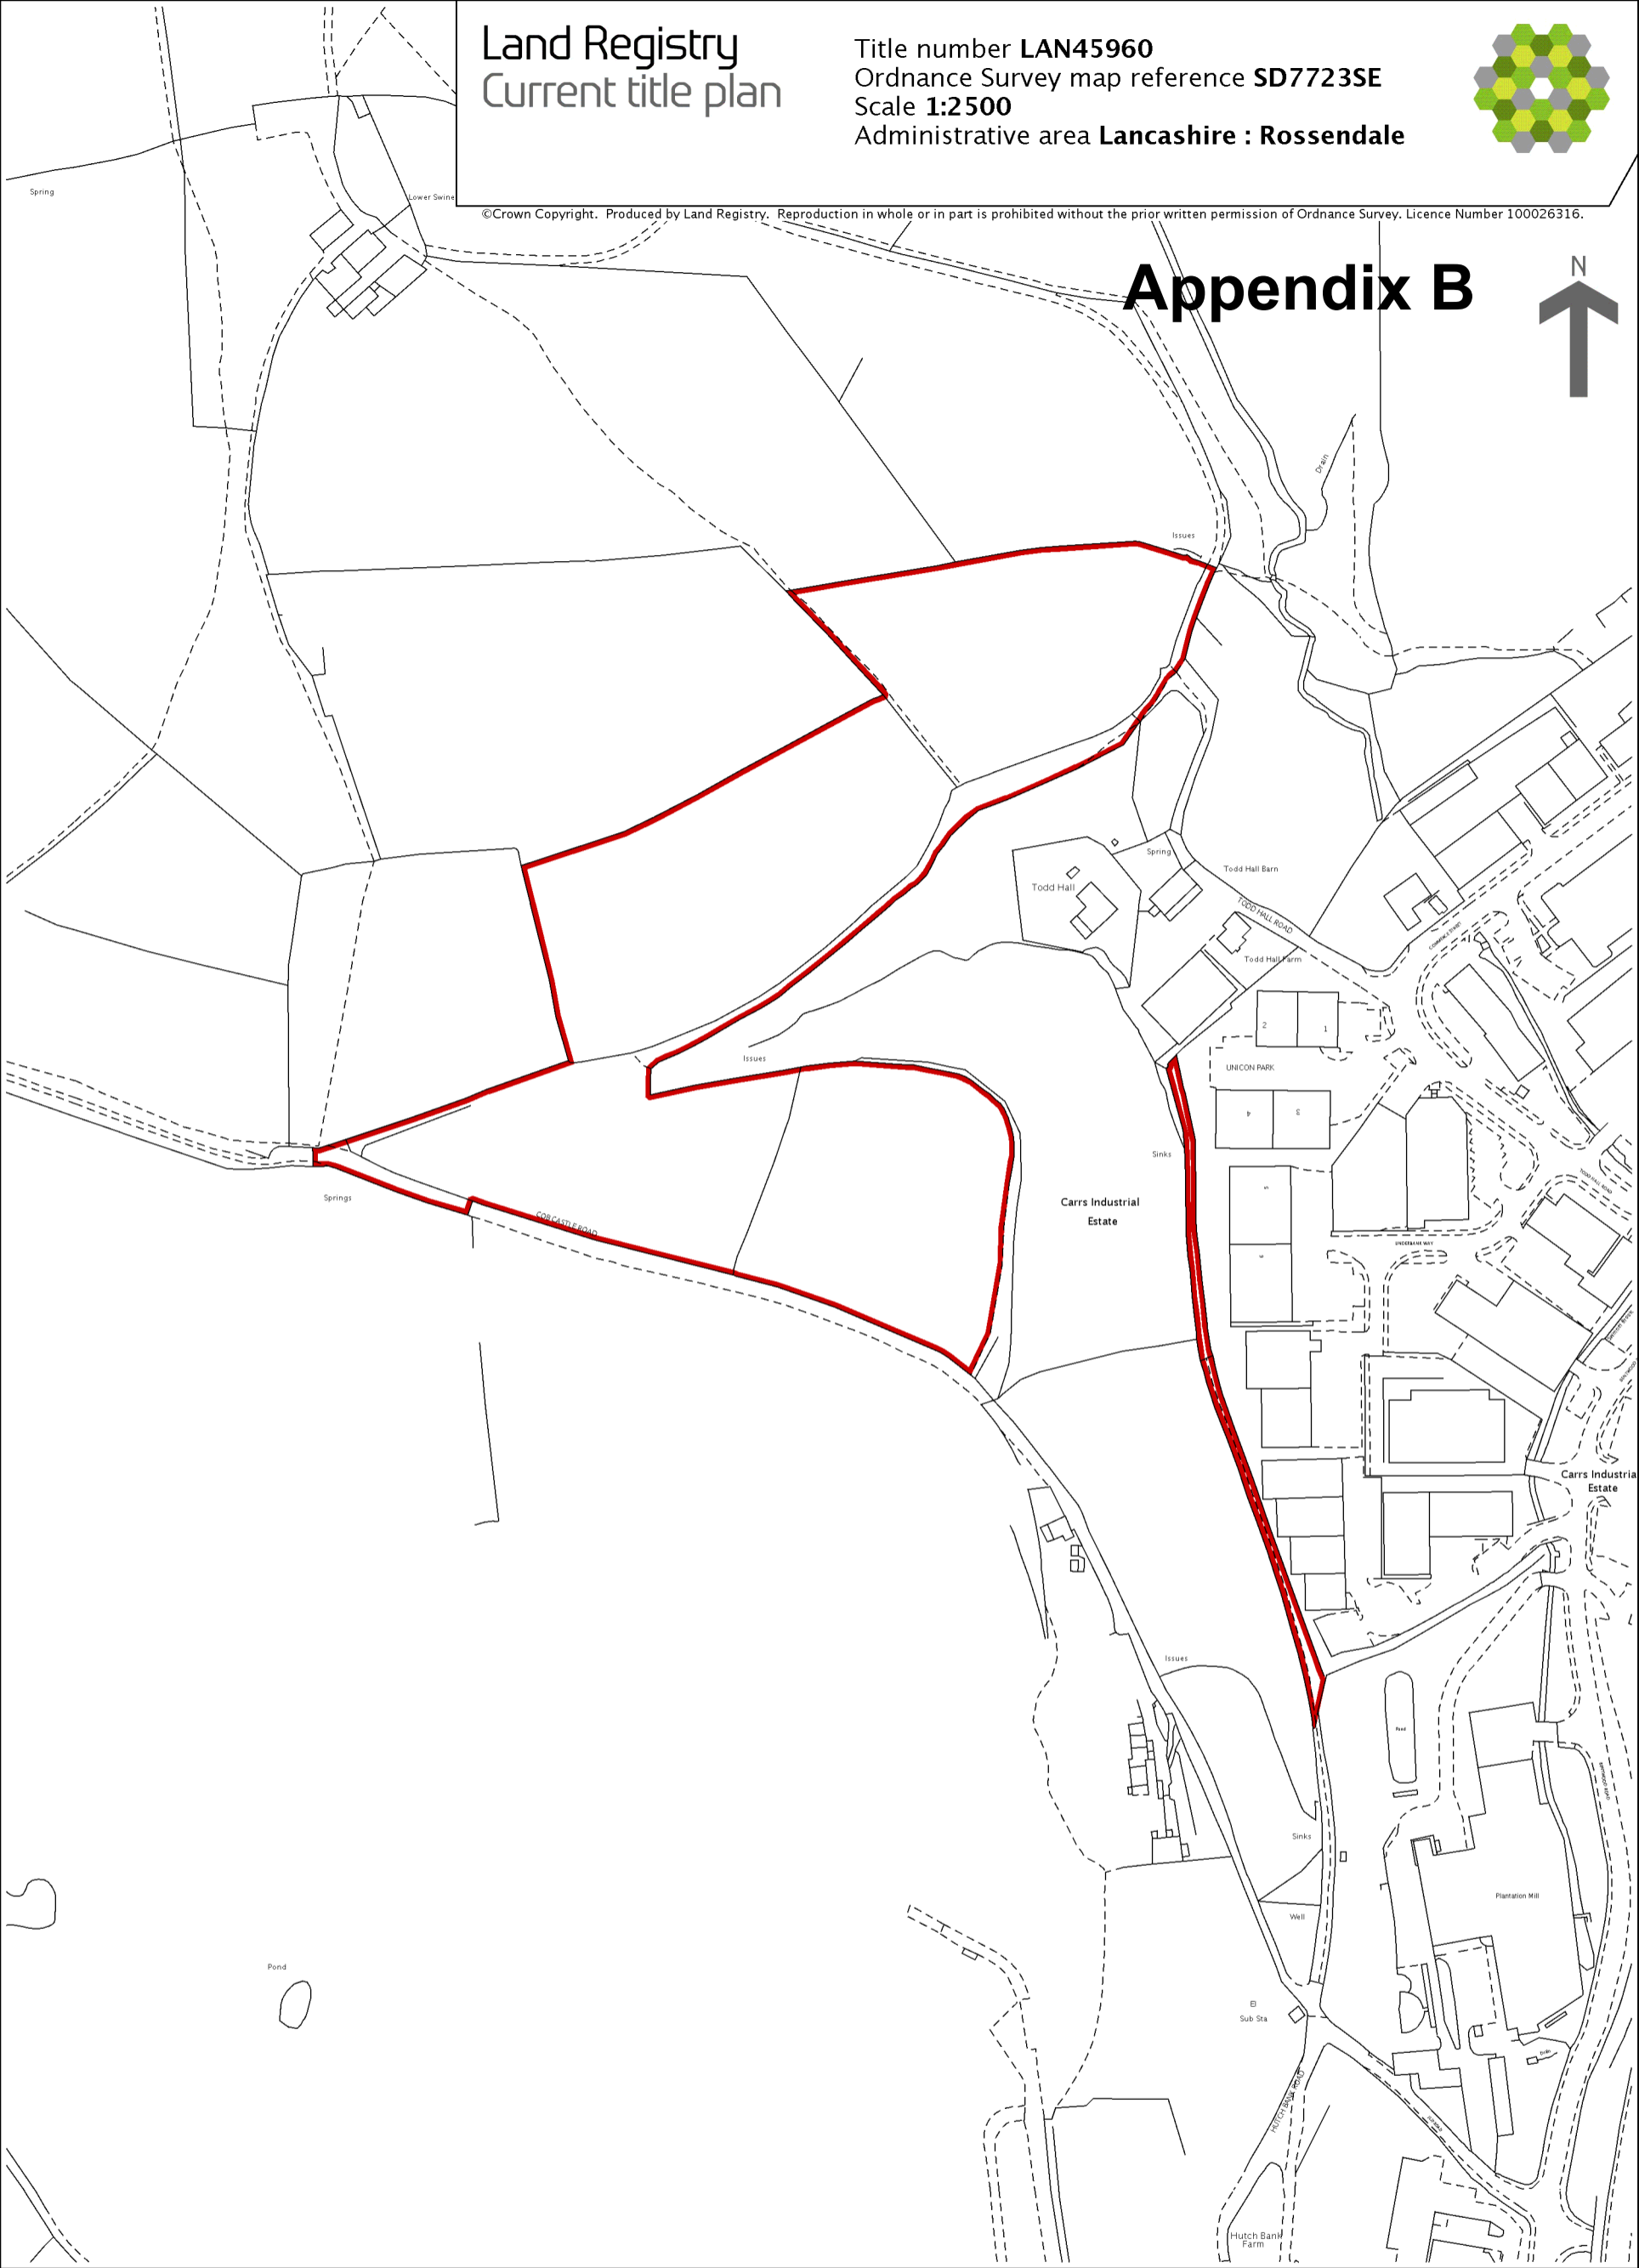

Land Registry
Current title plan

Title number **LAN45960**
Ordnance Survey map reference **SD7723SE**
Scale **1:2500**
Administrative area **Lancashire : Rossendale**

©Crown Copyright. Produced by Land Registry. Reproduction in whole or in part is prohibited without the prior written permission of Ordnance Survey. Licence Number 100026316.

Appendix B

This is a print of the view of the title plan obtained from Land Registry showing the state of the title plan on 27 August 2015 at 11:57:25. This title plan shows the general position, not the exact line, of the boundaries. It may be subject to distortions in scale. Measurements scaled from this plan may not match measurements between the same points on the ground.